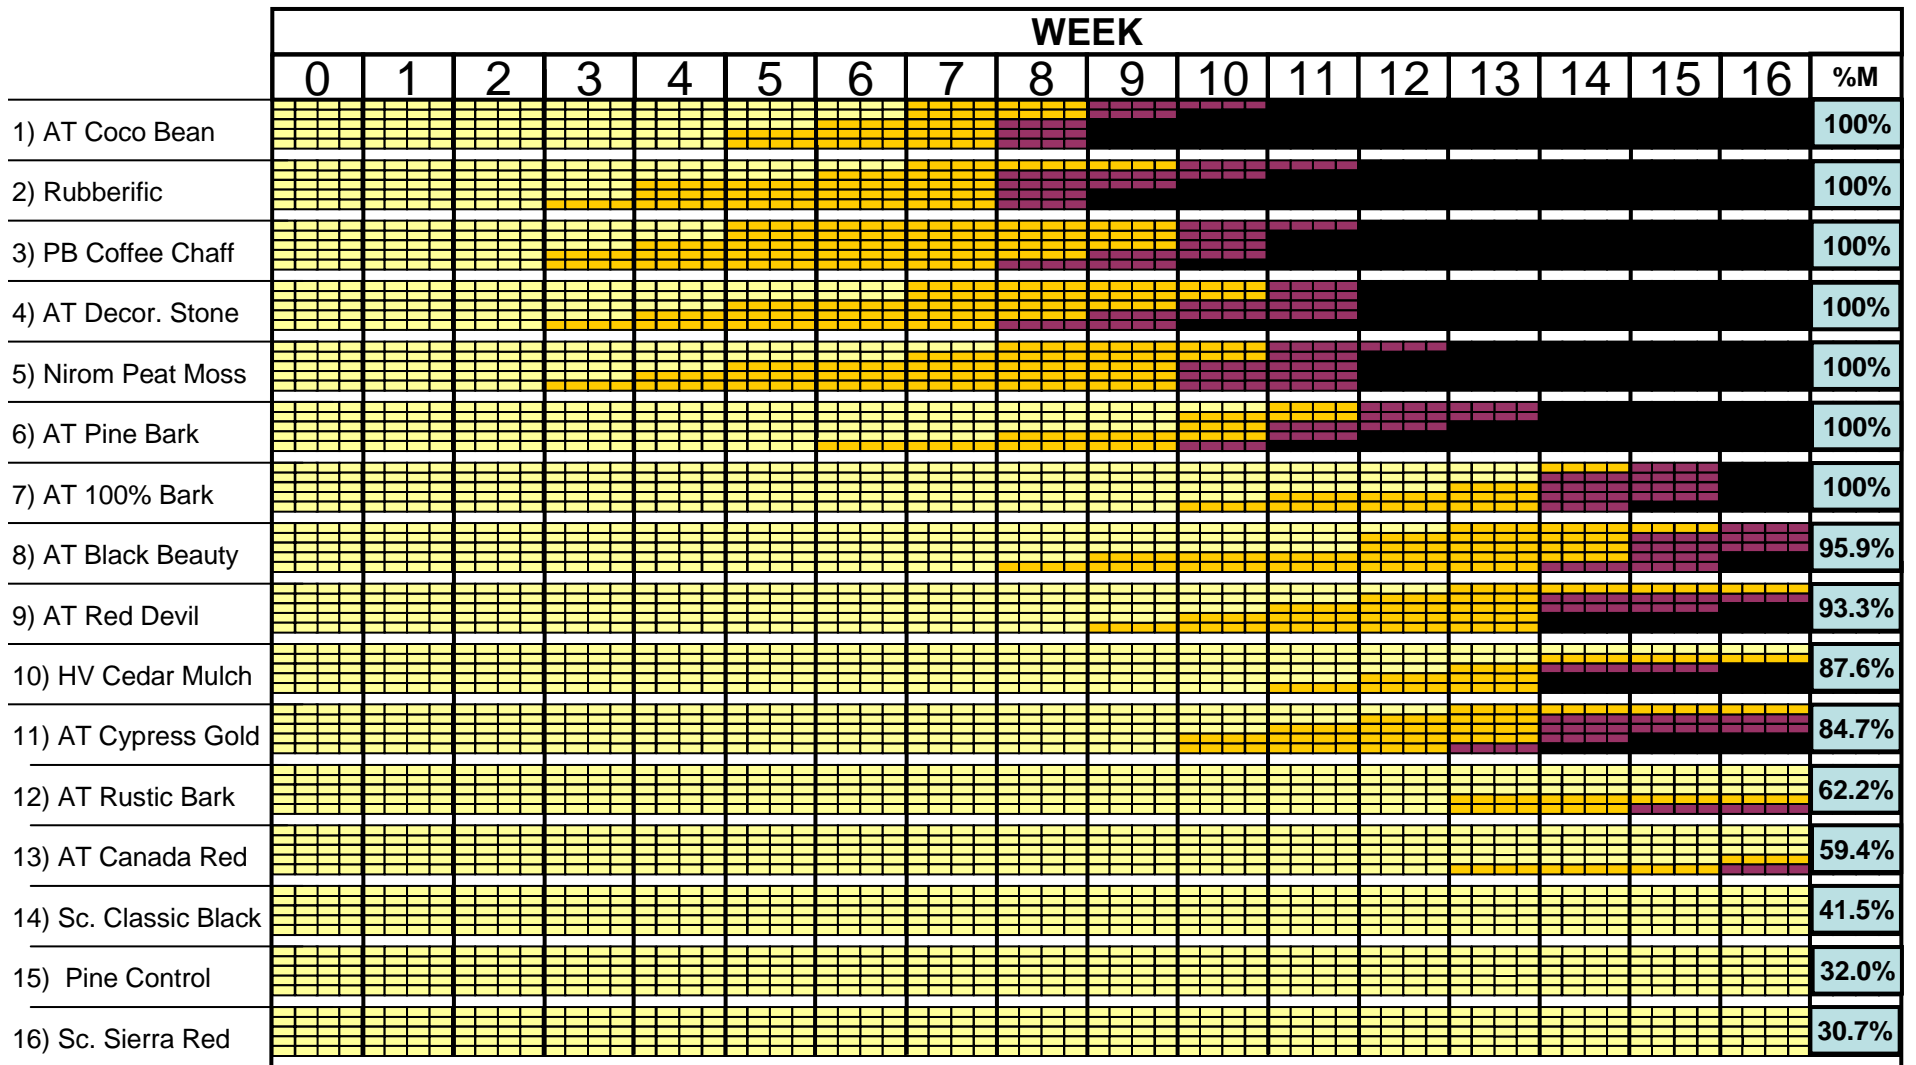

Figure 1. Termite Survival on Various Mulches

KEY