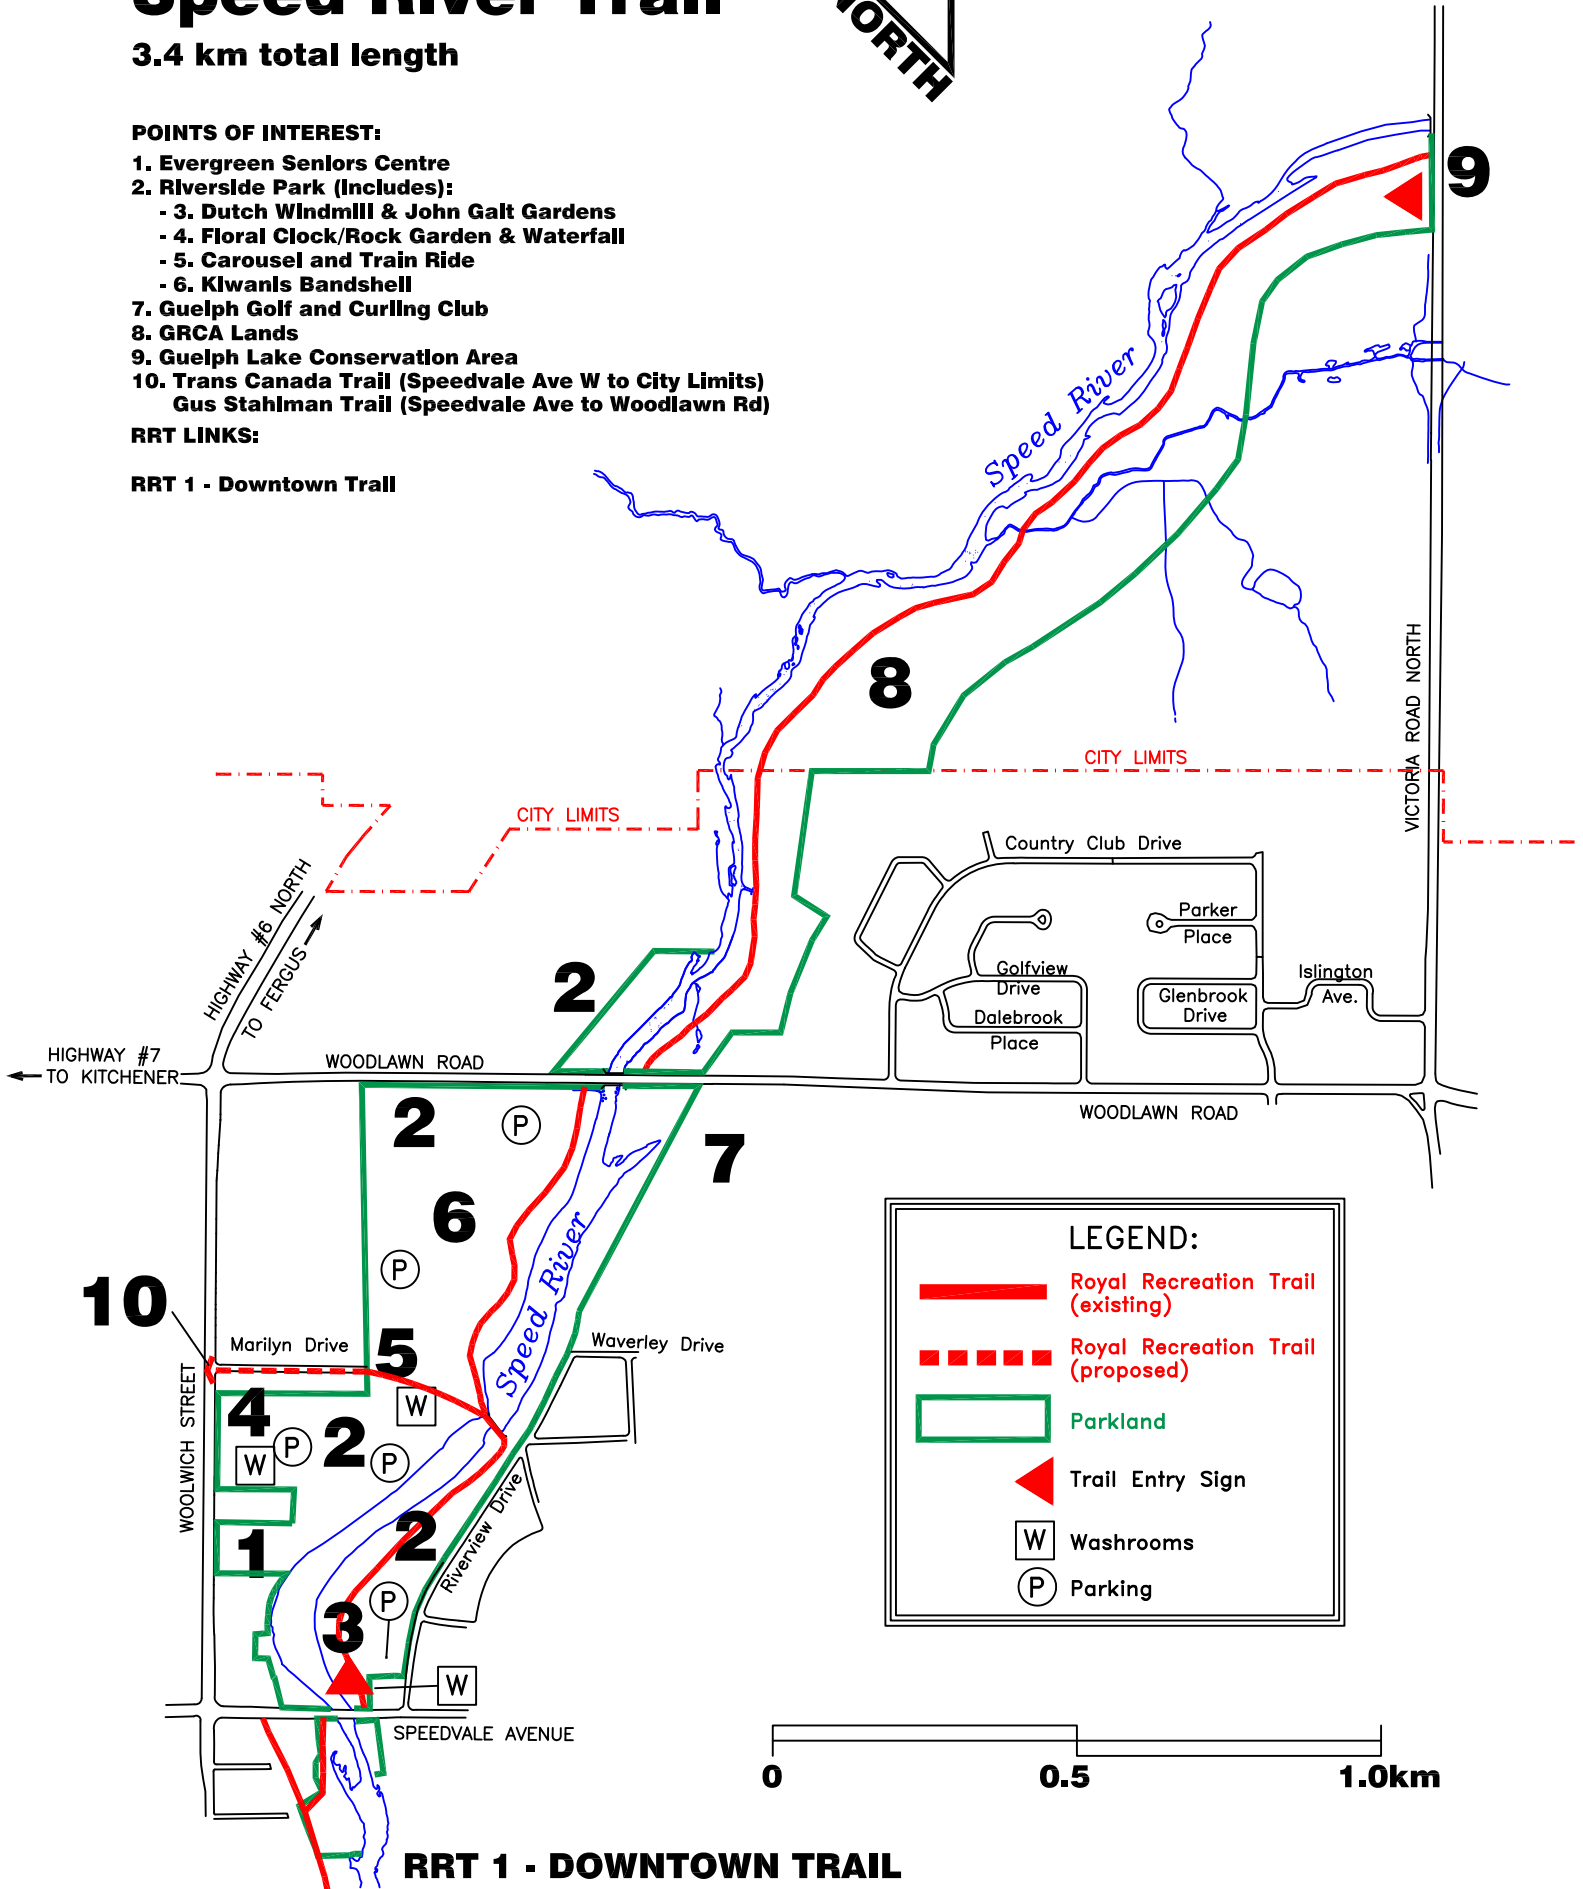

# Speed River Trail

3.4 km total length

**POINTS OF INTEREST:**

1. Evergreen Seniors Centre
2. Riverside Park (Includes):
  - 3. Dutch Windmill & John Galt Gardens
  - 4. Floral Clock/Rock Garden & Waterfall
  - 5. Carousel and Train Ride
  - 6. Klwanis Bandshell
7. Guelph Golf and Curling Club
8. GRCA Lands
9. Guelph Lake Conservation Area
10. Trans Canada Trail (Speedvale Ave W to City Limits)  
Gus Stahlman Trail (Speedvale Ave to Woodlawn Rd)

**RRT LINKS:**

**RRT 1 - Downtown Trail**

**RRT 1 - DOWNTOWN TRAIL**